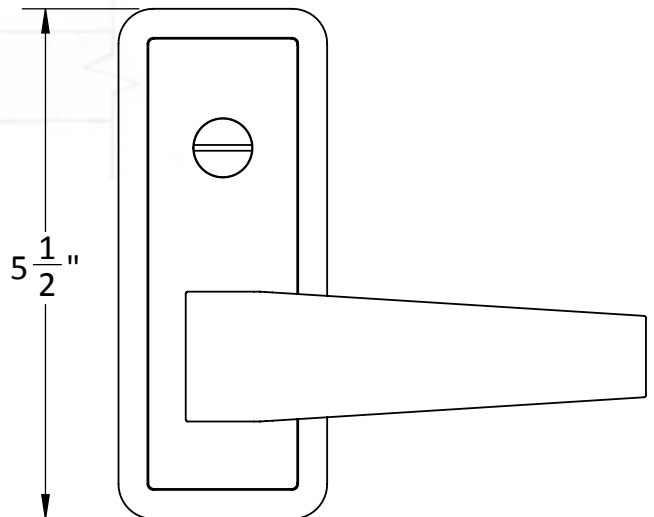

JAYJEFFERS

for

ACCESS

BY ACCURATE

Tribeca

Privacy