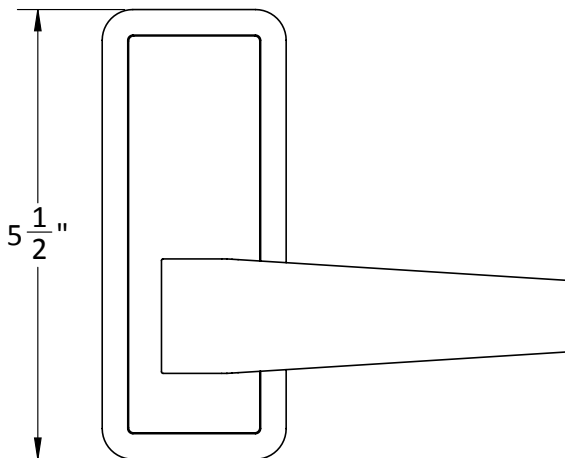

JAYJEFFERS

for

ACCESS

BY ACCURATE

Tribeca

Shown in Polished Nickel (US14)

The handsome silhouette of the Tribeca lever makes a bold statement for any opening. The curve of the lever and escutcheon plate edge gives this style a unique sculptural fluidity.

ACCESS

BY ACCURATE

Tribeca

Entry