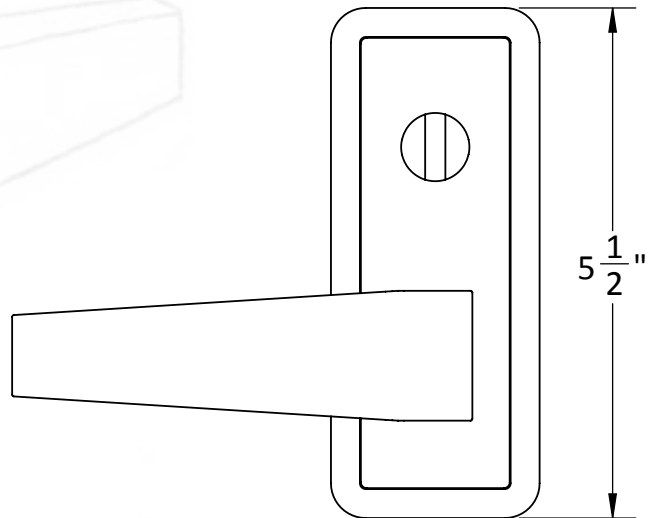

JAYJEFFERS

for

ACCESS

BY ACCURATE

Tribeca

Privacy