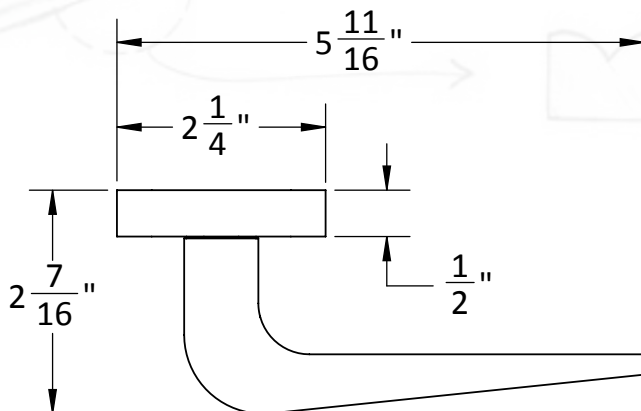

JAYJEFFERS

for

ACCESS

BY ACCURATE

Tribeca

Privacy