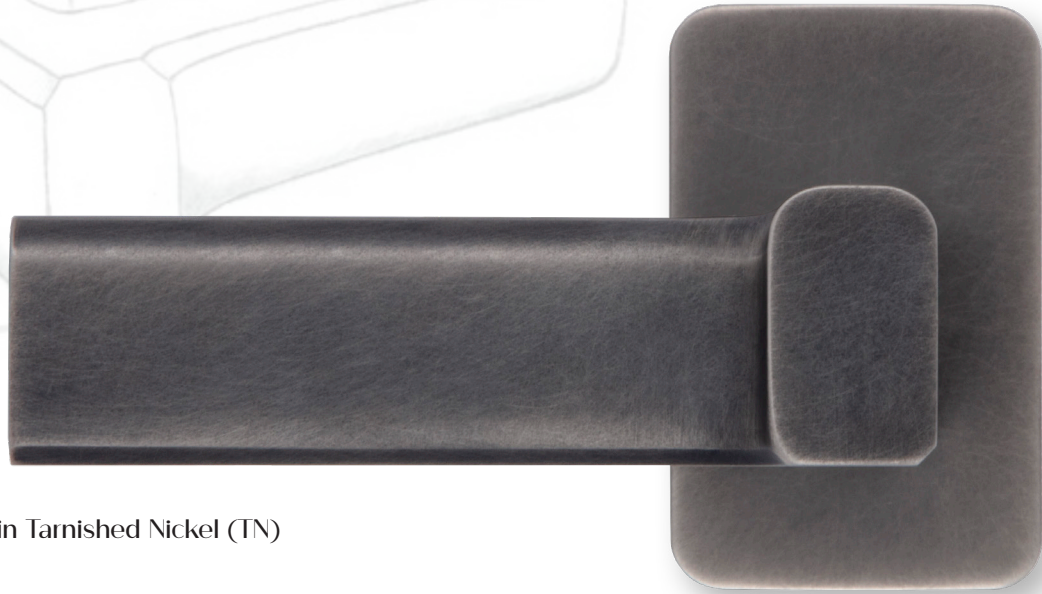

JAYJEFFERS

for

ACCESS

BY ACCURATE

Lake Shore

Shown in Tarnished Nickel (TN)

Shapely details meet clean lines in the Lake Shore lever set. The intricate coin-edge detailing around the rosette gives this home accessory an edgy vibe.

JAYJEFFERS

for

ACCESS

BY ACCURATE

Lake Shore

Entry