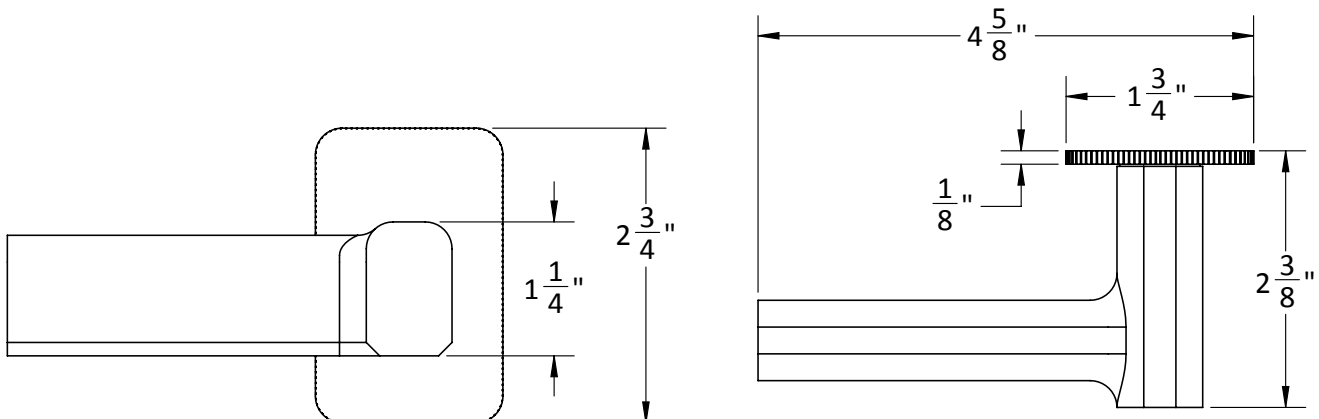

JAYJEFFERS

for

ACCESS

BY ACCURATE

Lake Shore

Shown in Tarnished Nickel (TN)

Shapely details meet clean lines in the Lake Shore lever set. The intricate coin-edge detailing around the rosette gives this home accessory an edgy vibe.

JAYJEFFERS

for

ACCESS

BY ACCURATE

Lake Shore

Entry