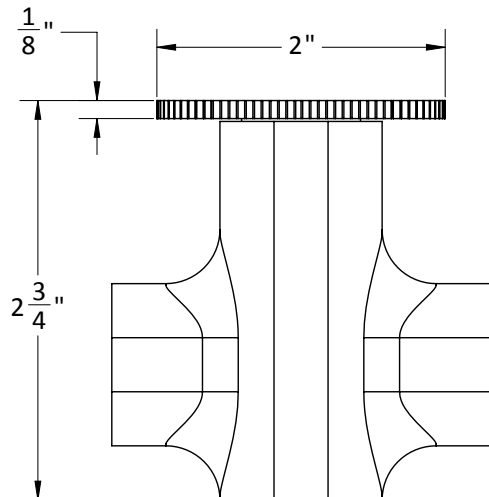

JAYJEFFERS

for

ACCESS

BY ACCURATE

Holmby Hills

Shown in Satin Brass + Black (US5)

The Holmby Hills knob makes a bold yet beautiful statement. The geometric design paired with coin-edge detailing cannot help but be noticed.

JAYJEFFERS

for

ACCESS

BY ACCURATE

Holmby Hills

Entry