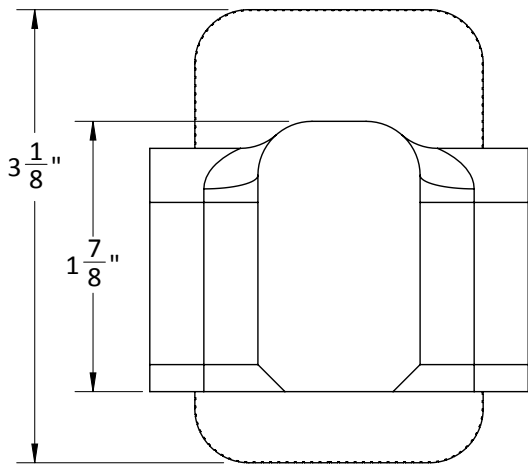

JAYJEFFERS

for

ACCESS

BY ACCURATE

Holmby Hills

Shown in Satin Brass + Black (US5)

The Holmby Hills knob makes a bold yet beautiful statement. The geometric design paired with coin-edge detailing cannot help but be noticed.