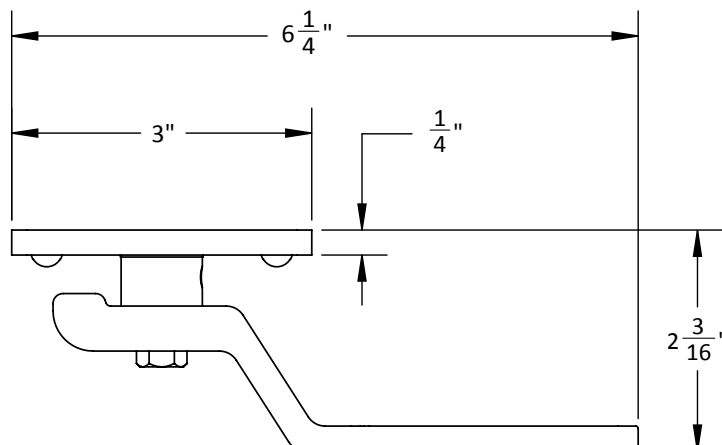

JAYJEFFERS

for

ACCESS

BY ACCURATE

Buckhead Privacy

The Buckhead lever set draws inspiration from an antique faucet design. Exposed screw details and elegant lines are versatile vintage design reimaged.

Shown in Tarnished Nickel (TN)