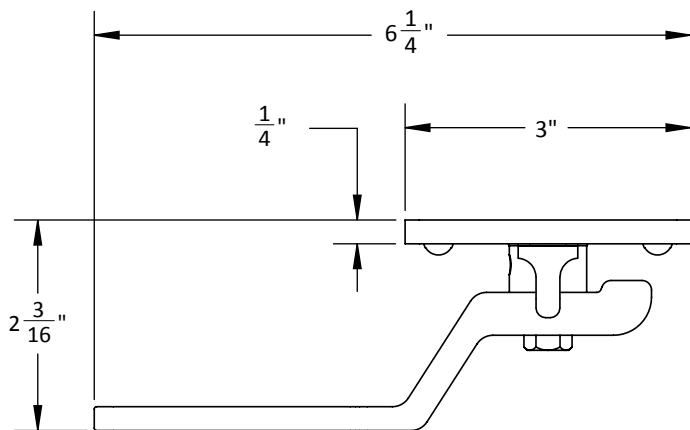

JAYJEFFERS

for

ACCESS

BY ACCURATE

Buckhead Privacy

The Buckhead lever set draws inspiration from an antique faucet design. Exposed screw details and elegant lines are versatile vintage design reimaged.

Shown in Tarnished Nickel (TN)