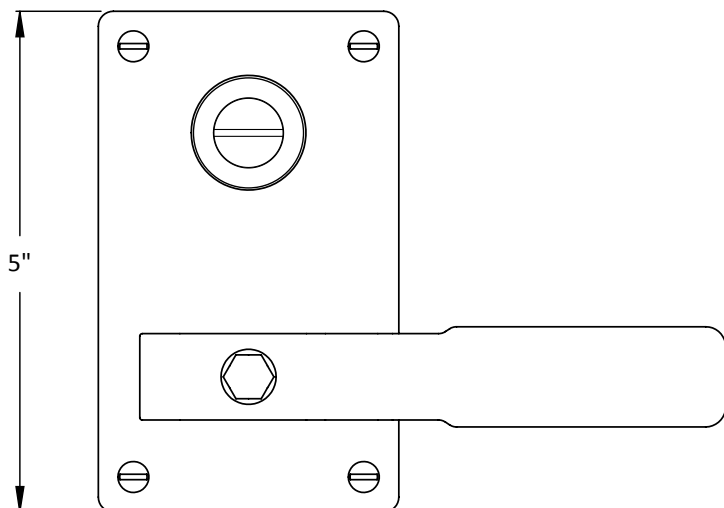

JAYJEFFERS

for

ACCESS

BY ACCURATE

Buckhead Privacy

The Buckhead lever set draws inspiration from an antique faucet design. Exposed screw details and elegant lines are versatile vintage design reimaged.

Shown in Tarnished Nickel (TN)

JAYJEFFERS

for

ACCESS

BY ACCURATE

Buckhead Entry