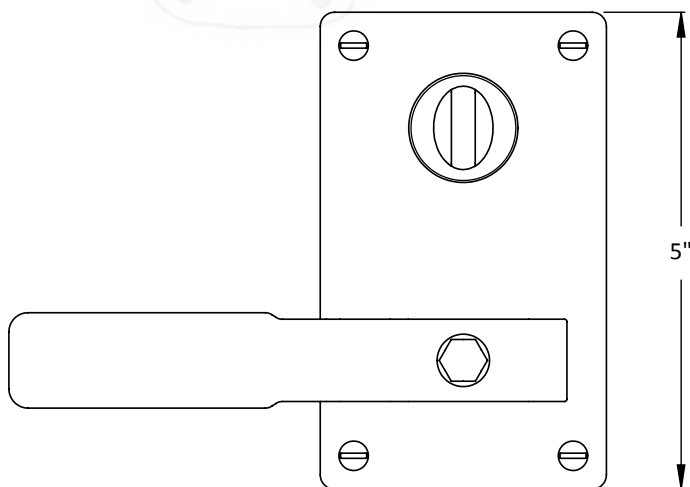

JAYJEFFERS

for

ACCESS

BY ACCURATE

Buckhead Privacy

The Buckhead lever set draws inspiration from an antique faucet design. Exposed screw details and elegant lines are versatile vintage design reimaged.

Shown in Tarnished Nickel (TN)

JAYJEFFERS

for

ACCESS

BY ACCURATE

Buckhead Entry